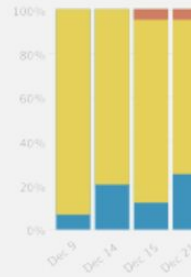

\$27.3κ ▲0.8%

Current MRR

MRR Cumulative MRR

Deal Breakdown by Status

53%

Overall Churn

ΨΗΦΙΑΚΗ ΤΑΧΥΤΗΤΑ

5X